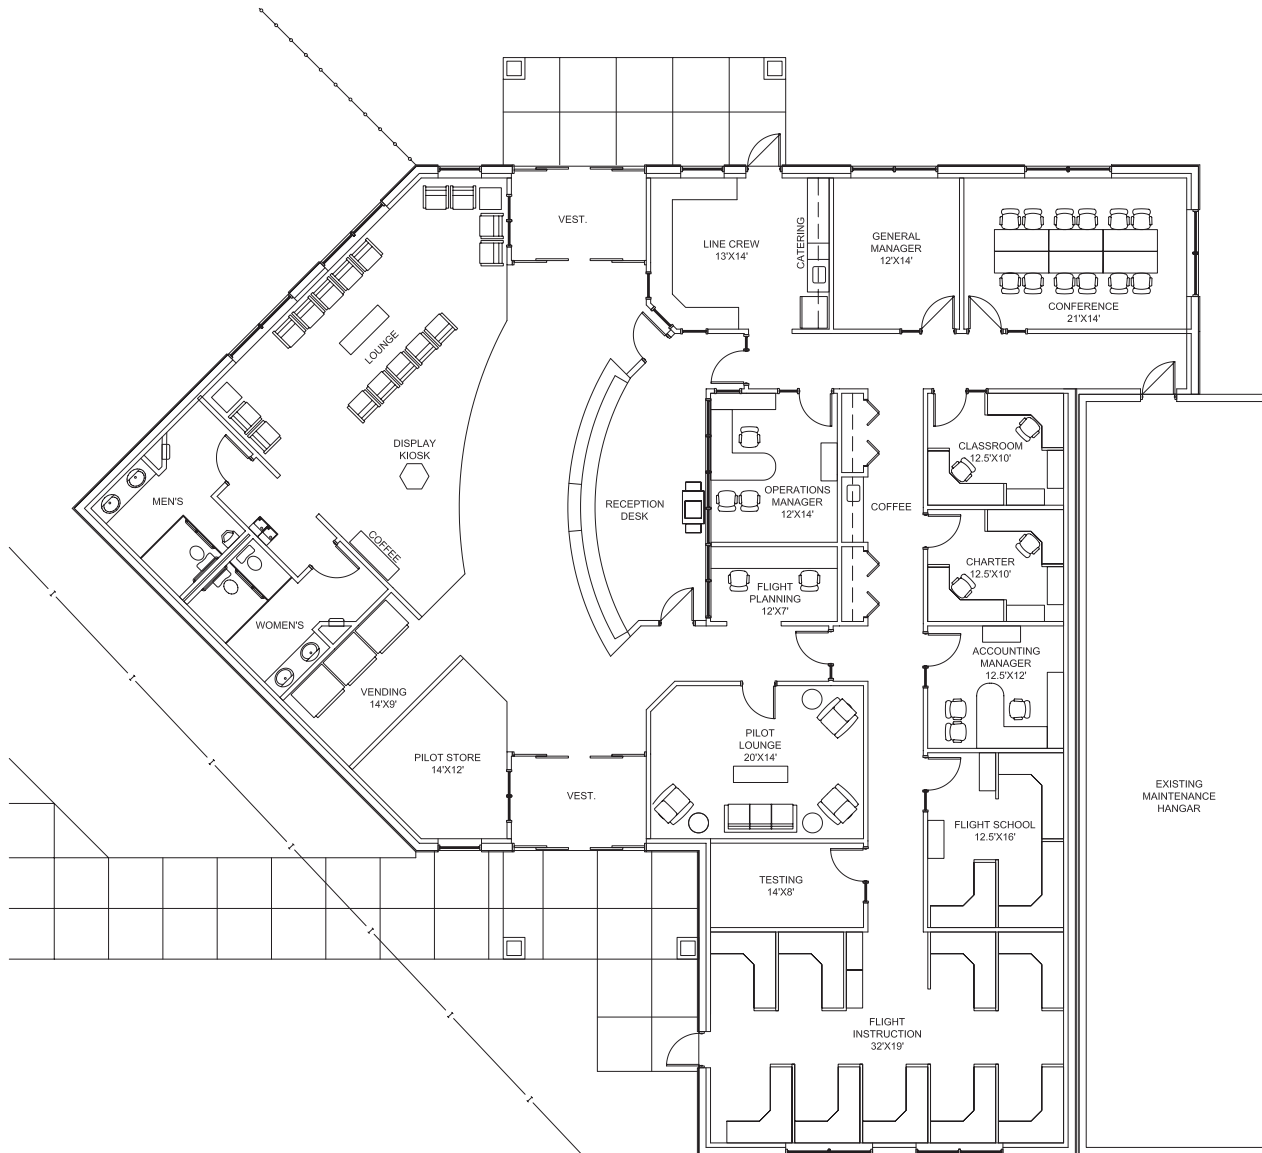

## Plan View

FBO - FIRST FLOOR PLAN  
3/16" = 1'-0" 6,046 S.F.

Flying Cloud Airport  
14091 Pioneer Trail, Eden Prairie MN 55347  
Phone: 952-941-1212 • Fax: 952-941-6601

Crystal Airport  
5800 Crystal Airport Rd, Crystal MN 55429  
Phone: 763-533-4162 • Fax: 763-971-0116